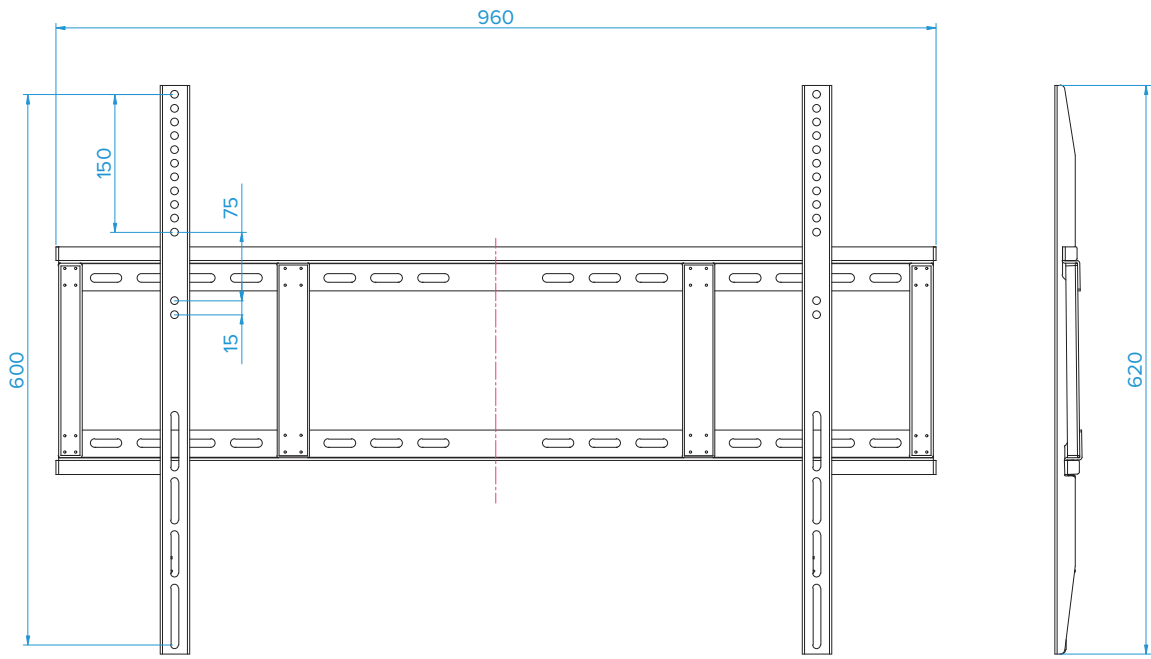

FIXED WALL MOUNT

FOR USE WITH ALL CLEAR TOUCH® PANELS

FIXED WALL MOUNT PRODUCT FEATURES

- Supports all Clear Touch® panels
- No additional cost (included with all panels)
- All solid metal construction prevents bowing & warping
- Supports up to 300 lbs
- Security screws prevents interactive panel movement
- 90 day replacement warranty

PART NO.	DESCRIPTION	PACKING DIMENSIONS	NET WEIGHT	GROSS WEIGHT
CTI-MOUNT-FIXW	Fixed Wall Mount	40" x 11" x 3"	13.0 lbs	14.0 lbs