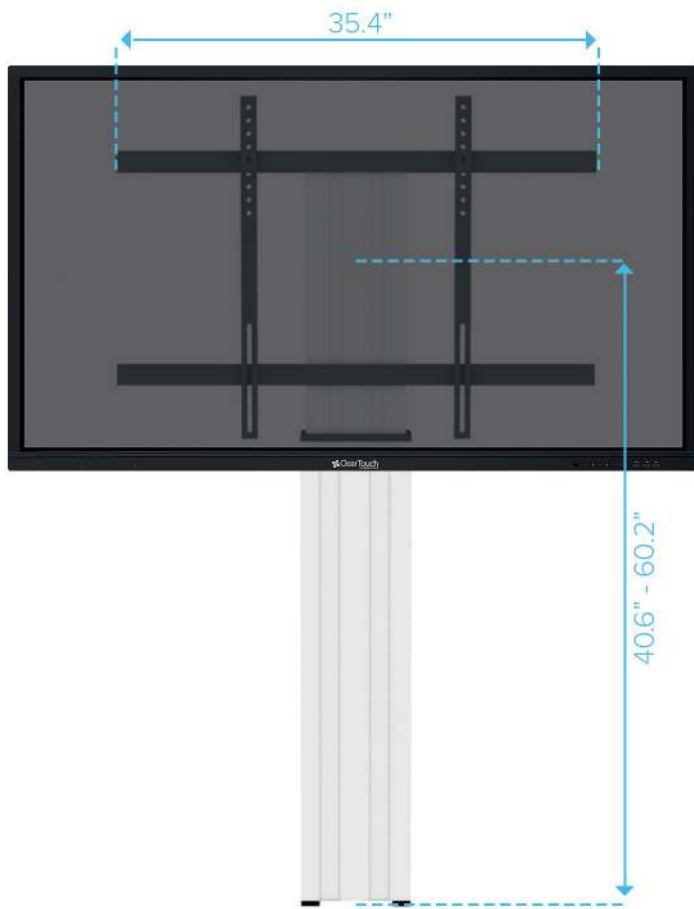

ADJUSTABLE
WALL MOUNT LIGHT
**MOTORIZED HEIGHT ADJUSTMENT
FOR USE WITH MODELS UP TO 6086U+**

ADJUSTABLE WALL MOUNT LIGHT PRODUCT FEATURES

- Motorized wall mount with actuator integrated in aluminum center column
- Designed for use with 55"–86" displays with max. VESA 800x600
- Weight load capacity 275 lbs
- 20" height adjustment
- Display mount with 2 "Lock & Release" brackets

- Comes standard with 4 leveling feet and 2 wall mount brackets (standard wall distance 2.8")
- Black anodized center column
- 3 year warranty on all components

PART NO.	DESCRIPTION	PACKING DIMENSIONS	NET WEIGHT	GROSS WEIGHT
CTI-MOUNT-ADJL	Motorized Wall Mount Light - Motorized Height Adjustment (for use with up to 6086U+)	51.97" x 10.63" x 8.66"	51.2 lbs	61.3 lbs
			51.2 lbs	61.3 lbs